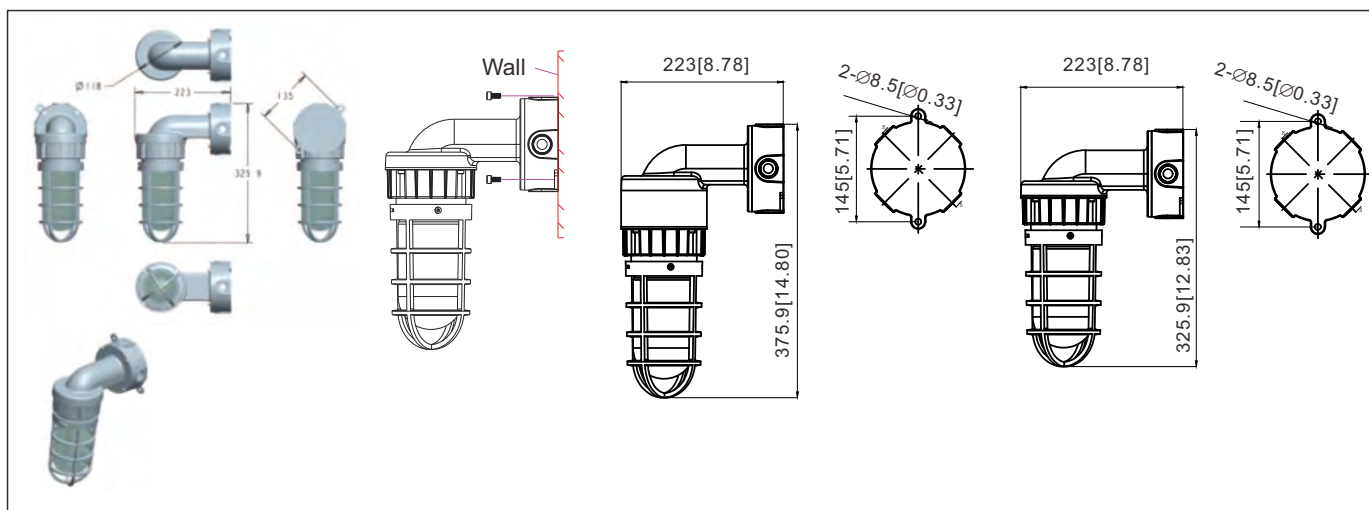

Ordering Guide:

- | | | | |
|---|---|---|---|
| <p>① PRODUCT CATEGORY</p> <ul style="list-style-type: none"> ◆ Explosion proof product | <p>② WATTAGE</p> <ul style="list-style-type: none"> ◆ 10W/20W/30W/40W | <p>③ PRODUCT SERIES</p> <ul style="list-style-type: none"> ◆ O= O Series | <p>④ DIMMING OPTION</p> <ul style="list-style-type: none"> ◆ D= Dimmable ◆ N= Non-dimmable |
| <p>⑤ CCT</p> <ul style="list-style-type: none"> ◆ Z can be 22, 30, ... 70. ◆ 22=2200K, 30=3000K, ..., 70=7000K | <p>⑥ BEAM ANGLE</p> <ul style="list-style-type: none"> ◆ D40= 40° ◆ D60= 60° ◆ D90= 90° ◆ D120= 120° | <p>⑦ GLASS INFORMATION</p> <ul style="list-style-type: none"> ◆ A can be "C", denotes Globe glass and wire guard, which are the standard parts of the end product. ◆ Frosted lens or clear lens are available. | <p>⑧ MOUNTING STYLE</p> <ul style="list-style-type: none"> ◆ M1: Ceiling Mounting ◆ M2: Pole Mounting ◆ M3: 90 Degree Wall Mounting |

Photometry:

Dimensions: unit: mm[inch]

Dimension for Flat Guard
Thickness of glass: 4.5mm

LED Explosion Proof Light - O Series

Mounting: unit: mm[inch]

◆ Ceiling Mounting:

◆ Pole Mounting:

◆ 90° Wall Mounting:

LED Explosion Proof Light - O Series

Mounting: unit: mm[inch]

90° Walling Mounting with Reflector:

Accessories:

Pendent

Ceiling/Wall

Ceiling/Wall (Interior Detail)

Wall Elbow