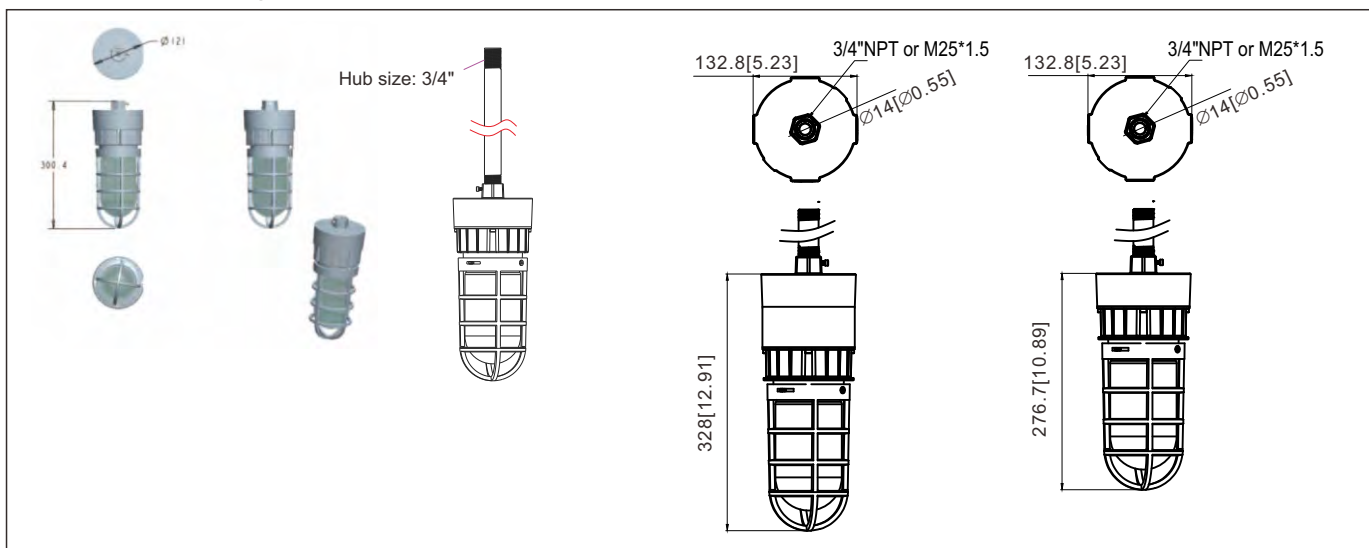

Photometry:

Dimensions: unit: mm[inch]

Dimension for Flat Guard
Thickness of glass: 4.5mm

LED Explosion Proof Light - O Series

Mounting: unit: mm[inch]

◆ Ceiling Mounting:

◆ Pole Mounting:

◆ 90° Wall Mounting:

LED Explosion Proof Light - O Series

Mounting: unit: mm[inch]

90° Walling Mounting with Reflector:

Accessories:

Pendent

Ceiling/Wall

Ceiling/Wall (Interior Detail)

Wall Elbow