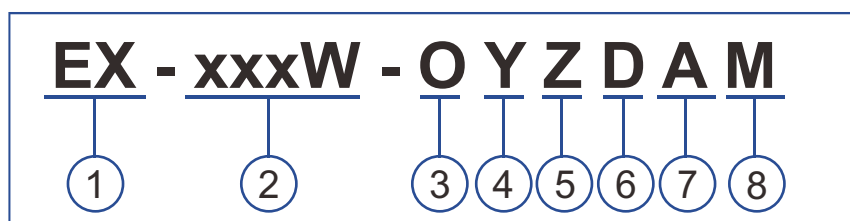

Ordering Guide:

- | | | | |
|---|---|---|---|
| <p>① PRODUCT CATEGORY</p> <ul style="list-style-type: none"> ◆ Explosion proof product | <p>② WATTAGE</p> <ul style="list-style-type: none"> ◆ 10W/20W/30W/40W | <p>③ PRODUCT SERIES</p> <ul style="list-style-type: none"> ◆ O= O Series | <p>④ DIMMING OPTION</p> <ul style="list-style-type: none"> ◆ D= Dimmable ◆ N= Non-dimmable |
| <p>⑤ CCT</p> <ul style="list-style-type: none"> ◆ Z can be 22, 30, ... 70. ◆ 22=2200K, 30=3000K, ..., 70=7000K | <p>⑥ BEAM ANGLE</p> <ul style="list-style-type: none"> ◆ D40= 40° ◆ D60= 60° ◆ D90= 90° ◆ D120= 120° | <p>⑦ GLASS INFORMATION</p> <ul style="list-style-type: none"> ◆ A can be "C", denotes Globe glass and wire guard, which are the standard parts of the end product. ◆ Frosted lens or clear lens are available. | <p>⑧ MOUNTING STYLE</p> <ul style="list-style-type: none"> ◆ M1: Ceiling Mounting ◆ M2: Pole Mounting ◆ M3: 90 Degree Wall Mounting |