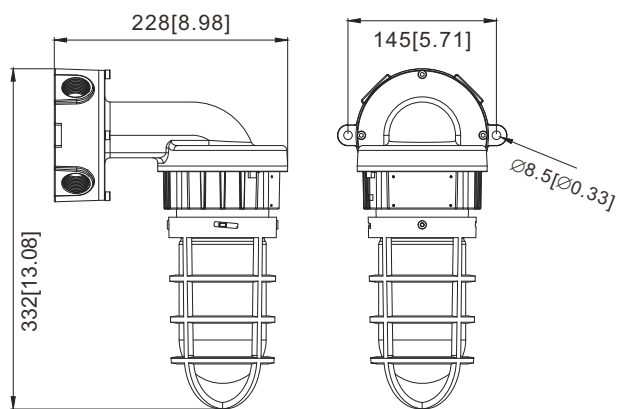

Ordering Guide:

- | | | | |
|---|---|---|---|
| <p>① PRODUCT CATEGORY</p> <ul style="list-style-type: none"> ◆ Explosion proof product | <p>② WATTAGE</p> <ul style="list-style-type: none"> ◆ 10W/20W/30W/40W | <p>③ PRODUCT SERIES</p> <ul style="list-style-type: none"> ◆ O= O Series | <p>④ DIMMING OPTION</p> <ul style="list-style-type: none"> ◆ D= Dimmable ◆ N= Non-dimmable |
| <p>⑤ CCT</p> <ul style="list-style-type: none"> ◆ Z can be 22, 30, ... 70. ◆ 22=2200K, 30=3000K, ..., 70=7000K | <p>⑥ BEAM ANGLE</p> <ul style="list-style-type: none"> ◆ D40= 40° ◆ D60= 60° ◆ D90= 90° ◆ D120= 120° | <p>⑦ GLASS INFORMATION</p> <ul style="list-style-type: none"> ◆ A can be "C", denotes Globe glass and wire guard, which are the standard parts of the end product. ◆ Frosted lens or clear lens are available. | <p>⑧ MOUNTING STYLE</p> <ul style="list-style-type: none"> ◆ M1: Ceiling Mounting ◆ M2: Pole Mounting ◆ M3: 90 Degree Wall Mounting |

Packing Information:

Model	Quantity/Carton	Packing Size	Net Weight	Gross Weight
EX-10W OYZDAM	1 PC	10.43x14.96x10.04inch	4.62kg/10.25lbs	5.4kg/11.90lbs
EX-20W OYZDAM	1 PC			
EX-30W OYZDAM	1 PC			
EX-40W OYZDAM	1 PC			

Photometry:

Dimensions: unit: mm[inch]

Dimension for Flat Guard
Thickness of glass: 4.5mm

LED Explosion Proof Light - O Series

Mounting: unit: mm[inch]

◆ Ceiling Mounting:

◆ Pole Mounting:

◆ 90° Wall Mounting:

LED Explosion Proof Light - O Series

Mounting: unit: mm[inch]

90° Walling Mounting with Reflector:

Accessories:

Pendent

Ceiling/Wall

Ceiling/Wall (Interior Detail)

Wall Elbow