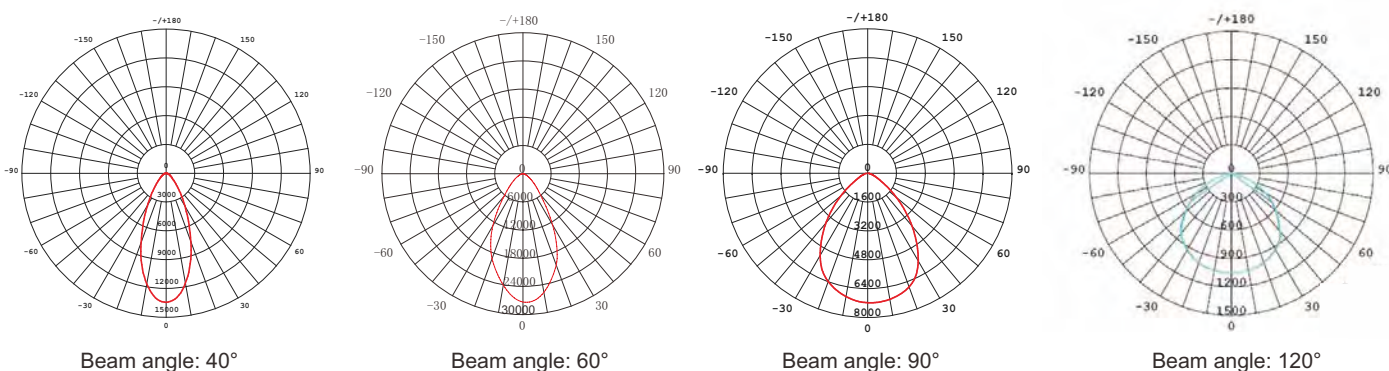

LED Explosion Proof Light - O Series

Technical Data:

Model	Wattage	Operating Voltage	Total Lumens (lm)	CRI	CCT
EX-10W OYZDAM	10W	AC100-277/220-480V; DC12-36V	950	>70	2200K-7000K
EX-20W OYZDAM	20W	AC100-277/220-480V; DC12-36V	1,900	>70	2200K-7000K
EX-30W OYZDAM	30W	AC100-277/220-480V; DC12-36V	2,850	>70	2200K-7000K
EX-40W OYZDAM	40W	AC100-277/220-480V; DC12-36V	3,800	>70	2200K-7000K

Packing Information:

Model	Quantity/Carton	Packing Size	Net Weight	Gross Weight
EX-10W OYZDAM	1 PC	10.43x14.96x10.04inch	4.62kg/10.25lbs	5.4kg/11.90lbs
EX-20W OYZDAM	1 PC			
EX-30W OYZDAM	1 PC			
EX-40W OYZDAM	1 PC			

Photometry: