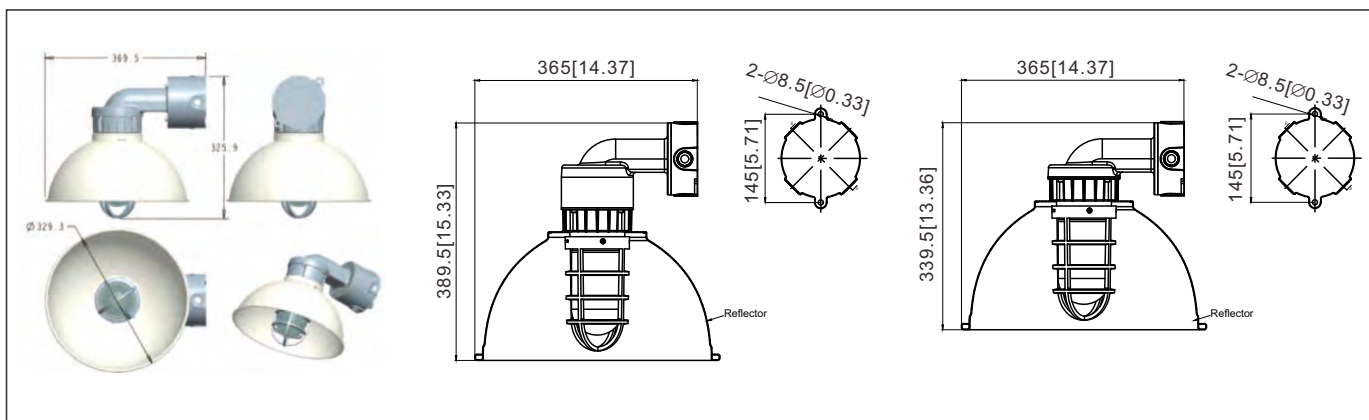

Photometry:

Dimensions: unit: mm[inch]

Dimension for Flat Guard
Thickness of glass: 4.5mm

LED Explosion Proof Light - O Series

Mounting: unit: mm[inch]

◆ Ceiling Mounting:

◆ Pole Mounting:

◆ 90° Wall Mounting:

LED Explosion Proof Light - O Series

Mounting: unit: mm[inch]

90° Walling Mounting with Reflector:

Accessories:

Pendent

Ceiling/Wall

Ceiling/Wall (Interior Detail)

Wall Elbow