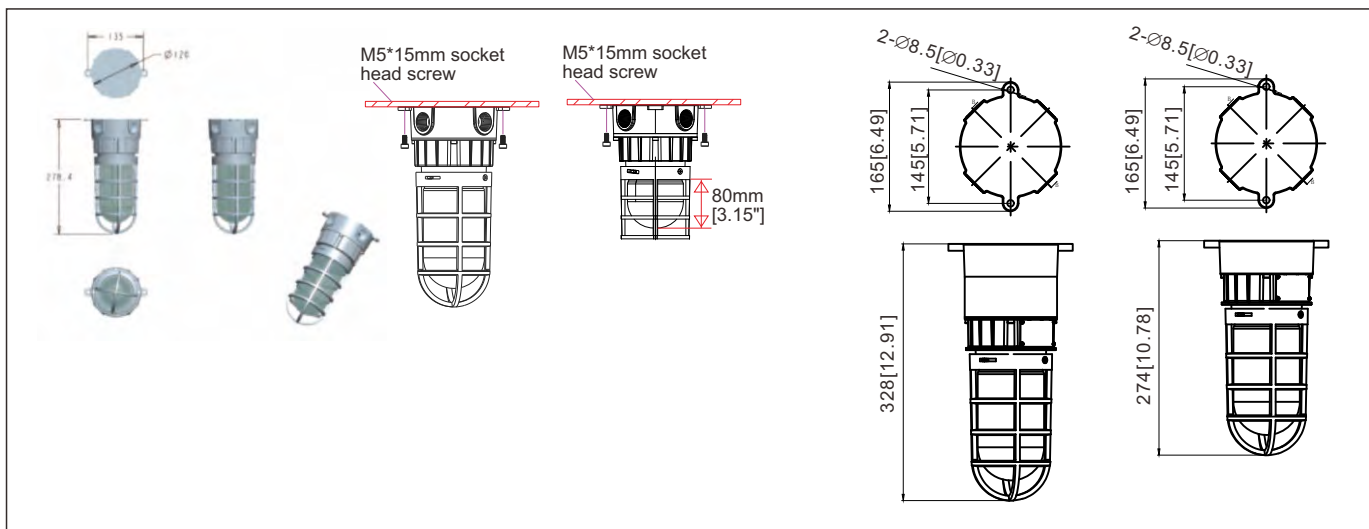

Photometry:

Dimensions: unit: mm[inch]

Dimension for Flat Guard
Thickness of glass: 4.5mm

LED Explosion Proof Light - O Series

Mounting: unit: mm[inch]

◆ Ceiling Mounting:

◆ Pole Mounting:

◆ 90° Wall Mounting:

LED Explosion Proof Light - O Series

Mounting: unit: mm[inch]

90° Walling Mounting with Reflector:

Accessories:

Pendent

Ceiling/Wall

Ceiling/Wall (Interior Detail)

Wall Elbow