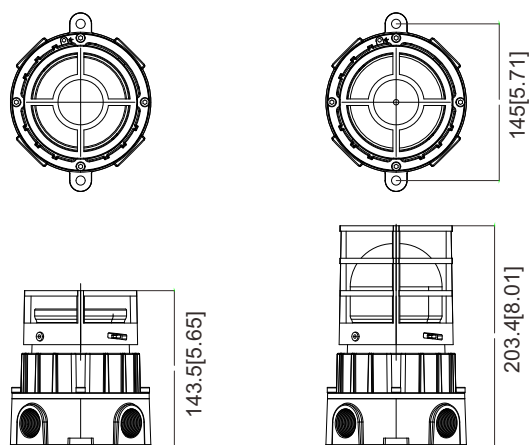

Ordering Guide:

- | | | | |
|---|---|---|---|
| <p>① PRODUCT CATEGORY</p> <ul style="list-style-type: none"> ◆ Explosion proof product | <p>② WATTAGE</p> <ul style="list-style-type: none"> ◆ 10W/20W/30W/40W | <p>③ PRODUCT SERIES</p> <ul style="list-style-type: none"> ◆ O= O Series | <p>④ DIMMING OPTION</p> <ul style="list-style-type: none"> ◆ D= Dimmable ◆ N= Non-dimmable |
| <p>⑤ CCT</p> <ul style="list-style-type: none"> ◆ Z can be 22, 30, ... 70. ◆ 22=2200K, 30=3000K, ..., 70=7000K | <p>⑥ BEAM ANGLE</p> <ul style="list-style-type: none"> ◆ D40= 40° ◆ D60= 60° ◆ D90= 90° ◆ D120= 120° | <p>⑦ GLASS INFORMATION</p> <ul style="list-style-type: none"> ◆ A can be "C", denotes Globe glass and wire guard, which are the standard parts of the end product. ◆ Frosted lens or clear lens are available. | <p>⑧ MOUNTING STYLE</p> <ul style="list-style-type: none"> ◆ M1: Ceiling Mounting ◆ M2: Pole Mounting ◆ M3: 90 Degree Wall Mounting |

LED Explosion Proof Light - O Series

Technical Data:

Model	Wattage	Operating Voltage	Total Lumens (lm)	CRI	CCT
EX-10W OYZDAM	10W	AC100-277/220-480V; DC12-36V	950	>70	2200K-7000K
EX-20W OYZDAM	20W	AC100-277/220-480V; DC12-36V	1,900	>70	2200K-7000K
EX-30W OYZDAM	30W	AC100-277/220-480V; DC12-36V	2,850	>70	2200K-7000K
EX-40W OYZDAM	40W	AC100-277/220-480V; DC12-36V	3,800	>70	2200K-7000K

Packing Information:

Model	Quantity/Carton	Packing Size	Net Weight	Gross Weight
EX-10W OYZDAM	1 PC	10.43x14.96x10.04inch	4.62kg/10.25lbs	5.4kg/11.90lbs
EX-20W OYZDAM	1 PC			
EX-30W OYZDAM	1 PC			
EX-40W OYZDAM	1 PC			

Photometry:

Dimensions: unit: mm[inch]

Dimension for Flat Guard
Thickness of glass: 4.5mm

LED Explosion Proof Light - O Series

Mounting: unit: mm[inch]

◆ Ceiling Mounting:

◆ Pole Mounting:

◆ 90° Wall Mounting: