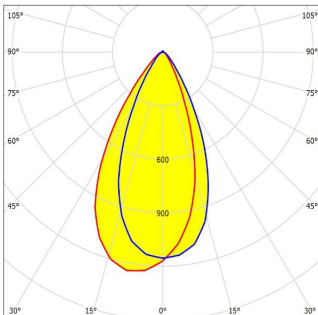

Light output:

Lamp type	LED	CCT	4000K
Nominal lamp power	100W	CRI	70
Lamp flux	14100lm	LOR	100%
Luminous efficacy	141lm/W	Total power	105W
Average Beam Angle(50%)	103.2 DEG		

Lamp type	LED	CCT	5000K
Nominal lamp power	200W	CRI	70
Lamp flux	28000lm	LOR	100%
Luminous efficacy	140 lm/W	Total power	203W
Average Beam Angle(50%)	45.5 DEG		

Lamp type	LED	CCT	6000K
Nominal lamp power	300W	CRI	70
Lamp flux	43500lm	LOR	100%
Luminous efficacy	145 lm/W	Total power	301W
Average Beam Angle(50%)	84.2 DEG		

Description:

Model No.	LT-F285-50W	LT-F570-100W	LT-F855-150W	LT-F1135-200W	LT-F1416-300W
System Watts	50W	100W	150W	200W	300W
LED Chips	SMD3030				
CRI	Ra>70,Ra>80				
Luminous flux	≥6750-7250lm ≥135-145lm/w	13500-14500lm ≥135-145lm/w	≥ 20250-21750lm ≥135-145lm/w	≥ 27000-29000lm ≥135-145lm/w	≥ 40500-43500lm ≥135-145lm/w
Driver	AC100~277V PF:>0.95 (have strobe driver)	 AC100~277V PF:>0.95			
IP rating	IP67				
Color Temp	6000~6500K(CW)/4000~4500K(NW)/2700~3200K(WW)				
Beam Angles	40°, 60°, 90°, 150×75°				
Warranty	7 years				
Fixture painting	White/Black				
Working Temp	-20 ~ +45°C				
Life	50000H				
N.W.:	2.1KG	3.5kg	4.5kg	5.8KG	7.5KG
Model No.	LT-F570H-100W		LT-F855H-150W		LT-F1135H-200W
System Watts	100W		150W		200W
LED Chips	SMD3030				
CRI	Ra>70,Ra>80				
Luminous flux	13500-14500lm ≥135-145lm/w		≥ 20250-21750lm ≥135-145lm/w		≥ 27000-29000lm ≥135-145lm/w
Driver	 <u>AC220V~480V</u> PF:>0.95				
IP rating	IP67				
Color Temp	6000~6500K(CW)/4000~4500K(NW)/2700~3200K(WW)				
Beam Angles	40°, 60°, 90°, 150×75°				
Warranty	7 years				
Fixture painting	White/Black				
Working Temp	-20 ~ +45°C				
Life	50000H				
N.W.:	4.0KG		4.9KG		6.5KG