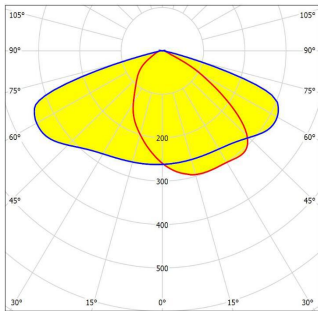

ETL DLC Listed LED Flood Light Series 50W-300W

100-277V&220-480V

LM-79 LM-80

PRODUCT DESCRIPTION:

The fixture is private tool design, with special appearance and better heat dissipation. Multi beam angle help to meet your special application demands. It can be used as LED flood light, led track light, led wall light.

Light output:

Lamp type	LED	CCT	4000K
Nominal lamp power	100W	CRI	70
Lamp flux	14100lm	LOR	100%
Luminous efficacy	141lm/W	Total power	105W
Average Beam Angle(50%)	103.2 DEG		

Lamp type	LED	CCT	5000K
Nominal lamp power	200W	CRI	70
Lamp flux	28000lm	LOR	100%
Luminous efficacy	140 lm/W	Total power	203W
Average Beam Angle(50%)	45.5 DEG		

Lamp type	LED	CCT	6000K
Nominal lamp power	300W	CRI	70
Lamp flux	43500lm	LOR	100%
Luminous efficacy	145 lm/W	Total power	301W
Average Beam Angle(50%)	84.2 DEG		

Description:

Model No.	LT-F285-50W	LT-F570-100W	LT-F855-150W	LT-F1135-200W	LT-F1416-300W
System Watts	50W	100W	150W	200W	300W
LED Chips	SMD3030				
CRI	Ra>70,Ra>80				
Luminous flux	≥6750-7250lm ≥135-145lm/w	13500-14500lm ≥135-145lm/w	≥ 20250-21750lm ≥135-145lm/w	≥ 27000-29000lm ≥135-145lm/w	≥ 40500-43500lm ≥135-145lm/w
Driver	AC100~277V PF:>0.95 (have strobe driver)	 AC100~277V PF:>0.95			
IP rating	IP67				
Color Temp	6000~6500K(CW)/4000~4500K(NW)/2700~3200K(WW)				
Beam Angles	40°, 60°, 90°, 150×75°				
Warranty	7 years				
Fixture painting	White/Black				
Working Temp	-20 ~ +45°C				
Life	50000H				
N.W.:	2.1KG	3.5kg	4.5kg	5.8KG	7.5KG
Model No.	LT-F570H-100W		LT-F855H-150W		LT-F1135H-200W
System Watts	100W		150W		200W
LED Chips	SMD3030				
CRI	Ra>70,Ra>80				
Luminous flux	13500-14500lm ≥135-145lm/w		≥ 20250-21750lm ≥135-145lm/w		≥ 27000-29000lm ≥135-145lm/w
Driver	 <u>AC220V~480V</u> PF:>0.95				
IP rating	IP67				
Color Temp	6000~6500K(CW)/4000~4500K(NW)/2700~3200K(WW)				
Beam Angles	40°, 60°, 90°, 150×75°				
Warranty	7 years				
Fixture painting	White/Black				
Working Temp	-20 ~ +45°C				
Life	50000H				
N.W.:	4.0KG		4.9KG		6.5KG