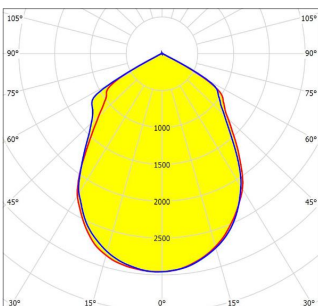

Light output:

Lamp type	LED	CCT	4000K
Nominal lamp power	100W	CRI	70
Lamp flux	14100lm	LOR	100%
Luminous efficacy	141lm/W	Total power	105W
Average Beam Angle(50%)	103.2 DEG		

Lamp type	LED	CCT	5000K
Nominal lamp power	200W	CRI	70
Lamp flux	28000lm	LOR	100%
Luminous efficacy	140 lm/W	Total power	203W
Average Beam Angle(50%)	45.5 DEG		

Lamp type	LED	CCT	6000K
Nominal lamp power	300W	CRI	70
Lamp flux	43500lm	LOR	100%
Luminous efficacy	145 lm/W	Total power	301W
Average Beam Angle(50%)	84.2 DEG		

Description:

Model No.	LT-F285-50W	LT-F570-100W	LT-F855-150W	LT-F1135-200W	LT-F1416-300W
System Watts	50W	100W	150W	200W	300W
LED Chips	SMD3030				
CRI	Ra>70,Ra>80				
Luminous flux	≥6750-7250lm ≥135-145lm/w	13500-14500lm ≥135-145lm/w	≥ 20250-21750lm ≥135-145lm/w	≥ 27000-29000lm ≥135-145lm/w	≥ 40500-43500lm ≥135-145lm/w
Driver	AC100~277V PF:>0.95 (have strobe driver)	 AC100~277V PF:>0.95			
IP rating	IP67				
Color Temp	6000~6500K(CW)/4000~4500K(NW)/2700~3200K(WW)				
Beam Angles	40°, 60°, 90°, 150×75°				
Warranty	7 years				
Fixture painting	White/Black				
Working Temp	-20 ~ +45°C				
Life	50000H				
N.W.:	2.1KG	3.5kg	4.5kg	5.8KG	7.5KG
Model No.	LT-F570H-100W		LT-F855H-150W		LT-F1135H-200W
System Watts	100W		150W		200W
LED Chips	SMD3030				
CRI	Ra>70,Ra>80				
Luminous flux	13500-14500lm ≥135-145lm/w		≥ 20250-21750lm ≥135-145lm/w		≥ 27000-29000lm ≥135-145lm/w
Driver	 <u>AC220V~480V</u> PF:>0.95				
IP rating	IP67				
Color Temp	6000~6500K(CW)/4000~4500K(NW)/2700~3200K(WW)				
Beam Angles	40°, 60°, 90°, 150×75°				
Warranty	7 years				
Fixture painting	White/Black				
Working Temp	-20 ~ +45°C				
Life	50000H				
N.W.:	4.0KG		4.9KG		6.5KG