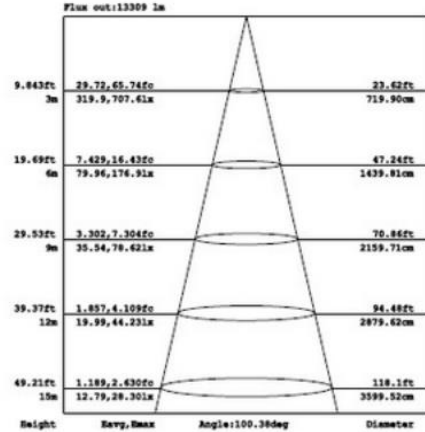

Ordering Information

Example: LS-FLC-100W-50K

Product	Power	Replacement	Color Temperature	Photocell	Furnish Head
LS-FLCN80W	80 W	160-240W MH/HPS	40K 4000K 50K 5000K	N not photocell Y yes photocell	T-Black
LS-FLC100W	100W	200-300W MH/HPS			
LS-FLC150W	150W	300-450W MH/HPS			
LS-FLC200W	200W	450-600W MH/HPS			

Photometrics

Projected LED Lumen Maintenance

Operating hours	0	25000	50000
Lumen maintenance factor	1	0.91	0.8

Data references the extrapolated performance projections for the LED Flood Light platform in a 25°C ambient, based on 10,000 hours of LED testing (tested per IESNA LM - 80-08 and projected per IESNA TM-21-11).