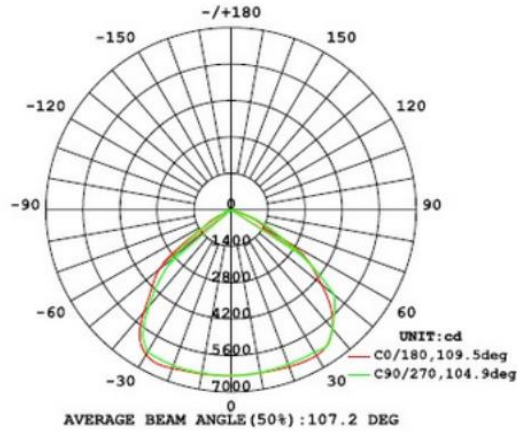

Ordering Information

Example: LS-FLC-100W-50K

Product	Power	Replacement	Color Temperature	Photocell	Furnish Head
LS-FLCN80W	80 W	160-240W MH/HPS	40K 4000K 50K 5000K	N not photocell Y yes photocell	T-Black
LS-FLC100W	100W	200-300W MH/HPS			
LS-FLC150W	150W	300-450W MH/HPS			
LS-FLC200W	200W	450-600W MH/HPS			

Photometrics

Projected LED Lumen Maintenance

Operating hours	0	25000	50000
Lumen maintenance factor	1	0.91	0.8

Data references the extrapolated performance projections for the LED Flood Light platform in a 25°C ambient, based on 10,000 hours of LED testing (tested per IESNA LM - 80-08 and projected per IESNA TM-21-11).