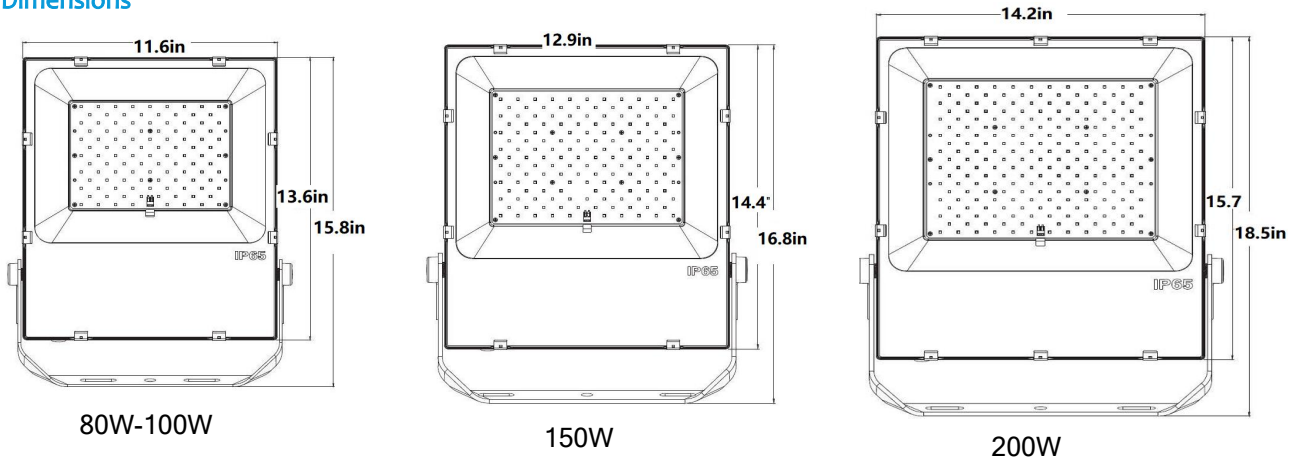

Dimensions

After-Sale Service

The product refers to electricians knowledge. Please don't disassemble it by yourself. If any quality problem happens, please contact the factory for warranty details.

NOTE: Actual performance may differ as a result of end-user environment and application. All values are without notice.