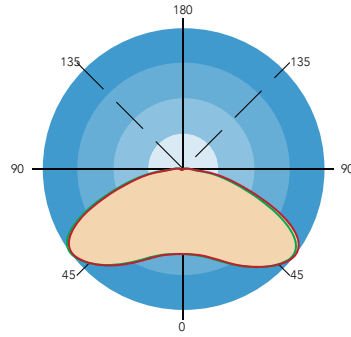

Parking Garage