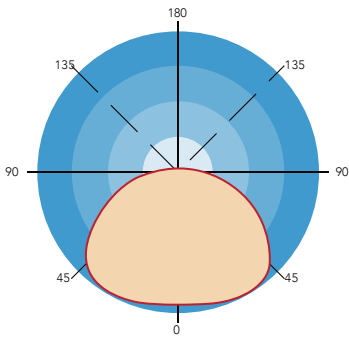

Photometrics

General