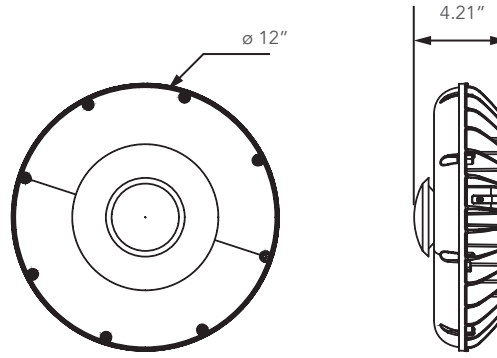

With Motion Sensor