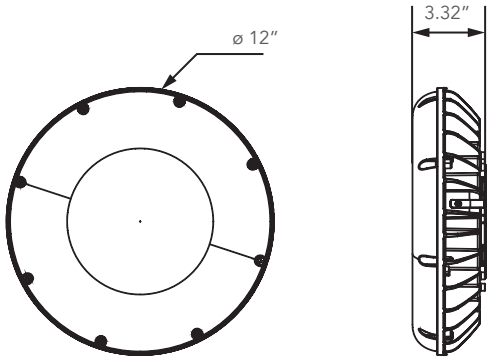

Dimension

Item	Diameter	Height	Weight
28W Canopy w/o Motion Sensor	12"	3.32"	5.29 lb
42W Canopy w/o Motion Sensor	12"	3.32"	5.40 lb
65W Canopy w/o Motion Sensor	12"	3.32"	5.73 lb
28W Canopy with Motion Sensor	12"	4.21"	5.58 lb
42W Canopy with Motion Sensor	12"	4.21"	5.69lb
65W Canopy with Motion Sensor	12"	4.21"	6.02 lb

No Motion Sensor