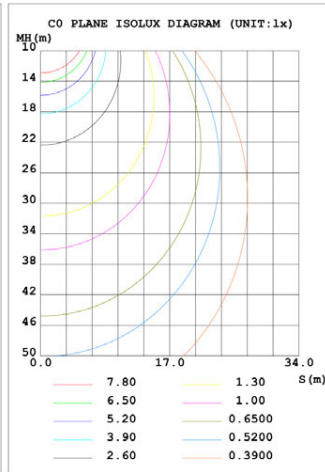

PHOTOMETRY:

LED Tunable Troffer Light