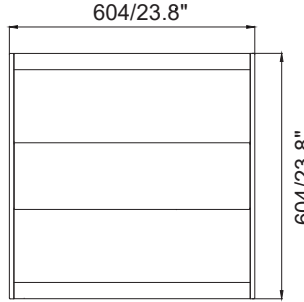

TECHNICAL PARAMETERS:

Type	DLC Listing: 22TRF202530W27 24TRF343845W27		
Power	20W/25W/30W/34W/38W/45W	Lighting Angle	119°
Input Voltage	AC120-277V	LED Brightness Decay	<5%/6000 hrs
PF	>0.98	Working Life	>75000 hrs
Driver Efficiency	>90%	Working Temperature	-20 - +50°C
Luminous Flux	2500Lm/3125Lm/3750Lm 4250 Lm/4758Lm/5715 Lm	Storage Temperature	-20 - +50°C
Color Temperature	3500K/4000K/5000K	Protection Level	Damp
CRI	Ra>80	Cable	Input Connect, No Cable

LED Tunable Troffer Light

LED Tunable Troffer Light

- * **U-22TRF - 20W/25W/30W**
- * **U-24TRF - 34W/38W/45W**

Specifications

Troffer-22/24
 Length: 604MM/1213MM(23.8"/47.8")
 Width: 604MM(23.8")
 Depth: 70MM(2.8")
 Weight: 7.71/12.76(lbs)

Mounting

- ❖ Embedded installation.

Packaging information

- ❖ **22TRF202530W27-3545K:** 617MMX610MMX123MM(2 Pcs/CTN)
(24.29" X24.02" X4.84")
- ❖ **24TRF343845W27-3545K:** 1227MMX610MMX123MM(2 Pcs/CTN)
(48.31" X24.02" X4.84")