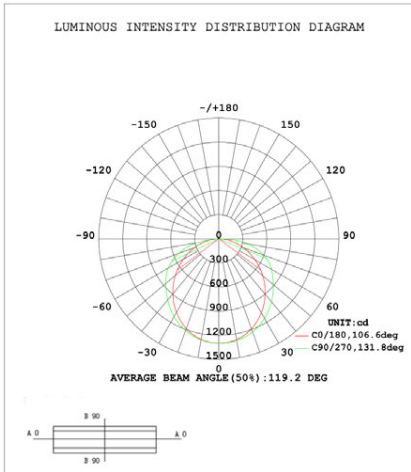

PHOTOMETRY:

LED Tunable Troffer Light