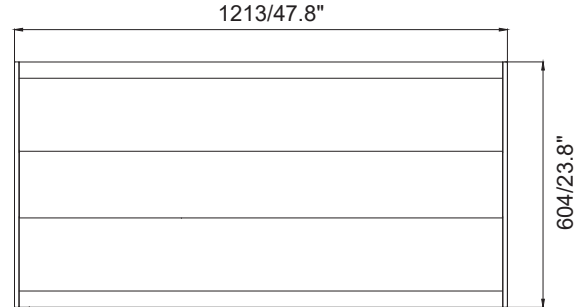

LED Tunable Troffer Light

LED Tunable Troffer Light

- * **U-22TRF - 20W/25W/30W**
- * **U-24TRF - 34W/38W/45W**

Specifications

Troffer-22/24
 Length: 604MM/1213MM(23.8"/47.8")
 Width: 604MM(23.8")
 Depth: 70MM(2.8")
 Weight: 7.71/12.76(lbs)

Mounting

- ❖ Embedded installation.

Packaging information

- ❖ **22TRF202530W27-3545K:** 617MMX610MMX123MM(2 Pcs/CTN)
(24.29" X24.02" X4.84")
- ❖ **24TRF343845W27-3545K:** 1227MMX610MMX123MM(2 Pcs/CTN)
(48.31" X24.02" X4.84")