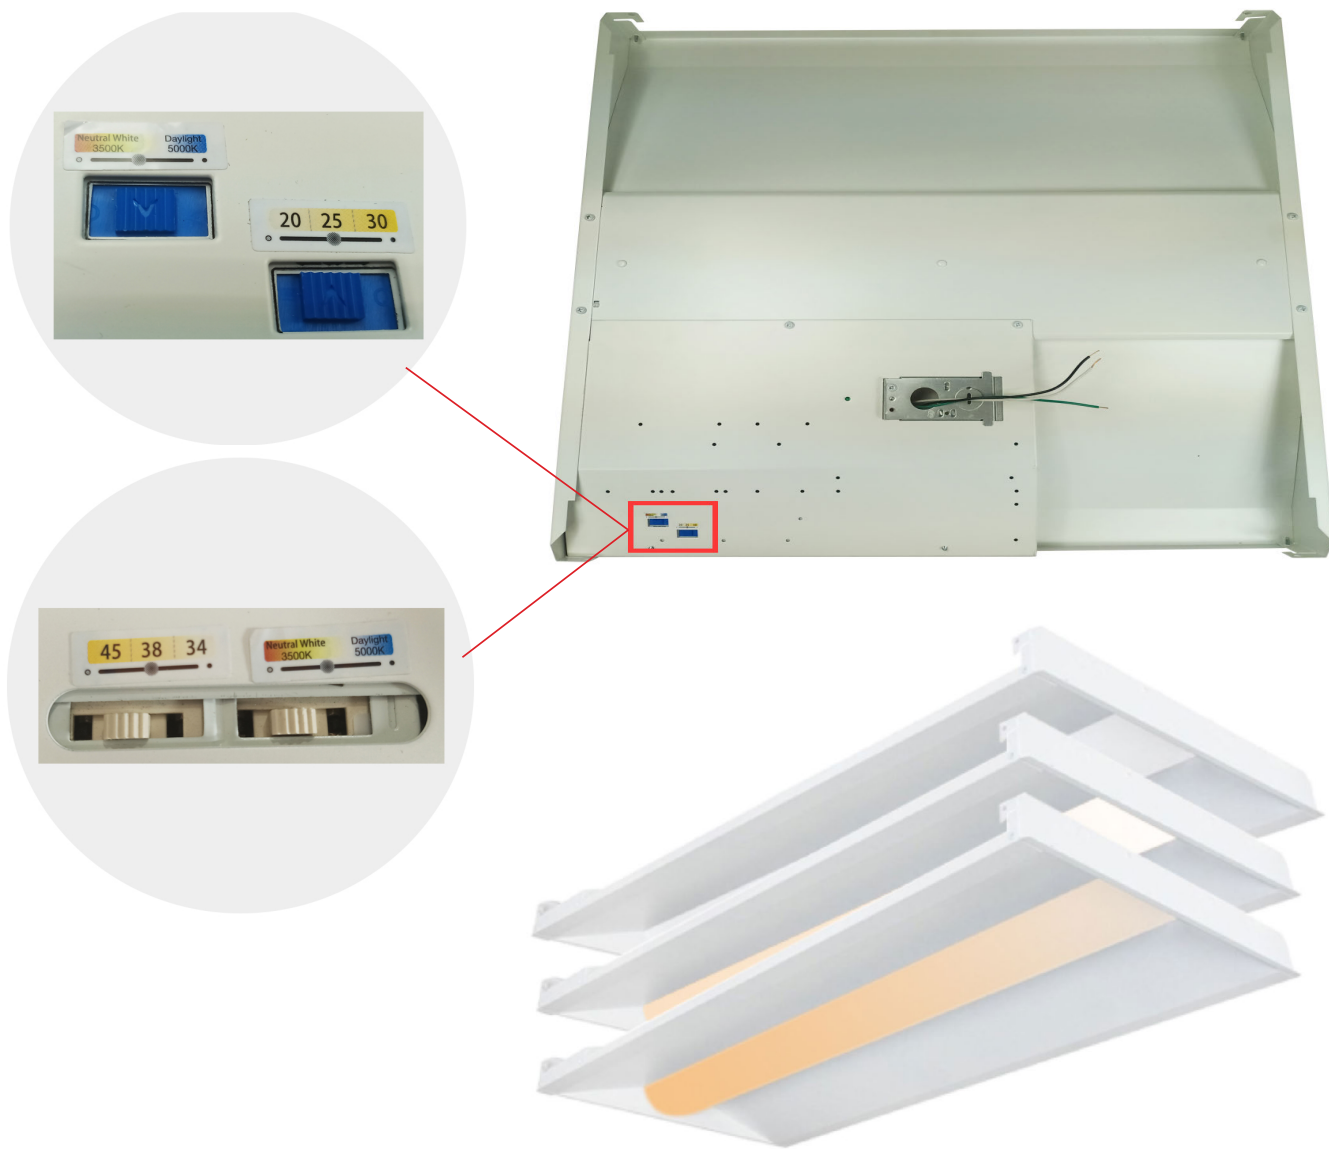

LED Tunable Troffer Light

- U-22TRF - 20W/25W/30W
- U-24TRF - 34W/38W/45W

Adjust the switch

The Tunable LED Tunable Troffer Light's wattage and color temperature can be adjusted according to your needs. To adjust your fixture, simply shift the dial code to your preferred settings.

Wattage/CCT Adjustment Example

LED Tunable Troffer Light