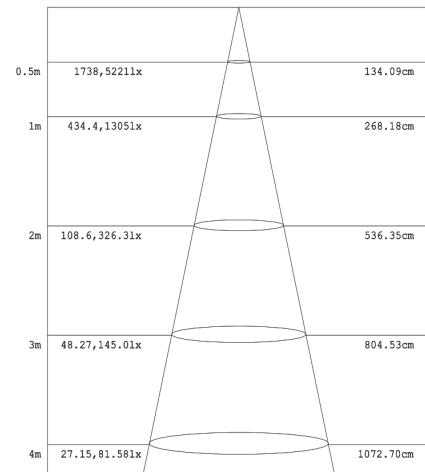

PHOTOMETRY:

LED Tunable Troffer Light