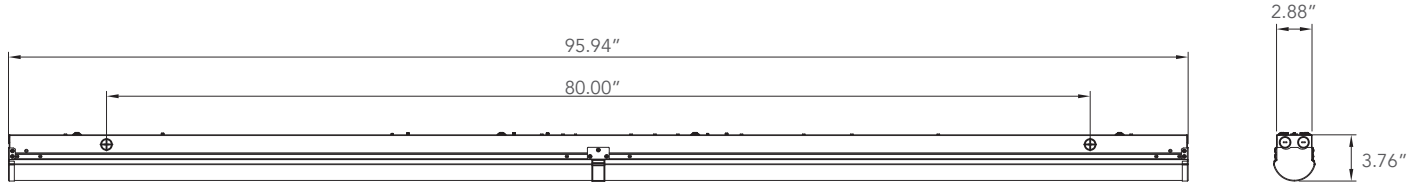

Fixture Information

Size:	46W/65W
Housing:	Aluminum
Finish:	Protective powdercoat
Color:	Standard: White
Mounting:	Standard: Surface Mount Suspended Mount
Lens:	Frosted Diffuser
Accessories:	Remote Control Emergency Back-up Battery (8W) Cords Plugs Sensors
Operating Temperature:	-40° F to 131° F
Power Factor:	.95
Voltage:	Standard: 120-277V Custom Option: 347-480V
Sensor:	Standard: No sensor Bi-Level PIR motion sensor
Warranty:	10-Year Limited Warranty

Up to 100,000 running hours

Ratings & Certificates

UL Listed
Damp Location Listed

Dimension

Item	Length	Height	Depth	Weight
Strip Linear Econolume 8ft - 46W	95.94"	3.76"	2.88"	11.28 lbs
Strip Linear Econolume 8ft - 65W	95.94"	3.76"	2.88"	11.28 lbs