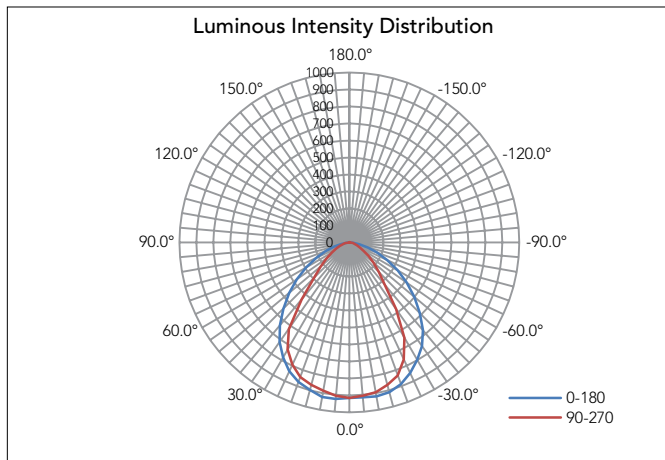

Performance Data

Lumen Output:

1,950 to 3,600 lm

Lumens Per Watt (typical):

121 to 127lm/W

CCT:

3000K
4000K
5000K

Beam Angle:

Photometrics

15W

27W