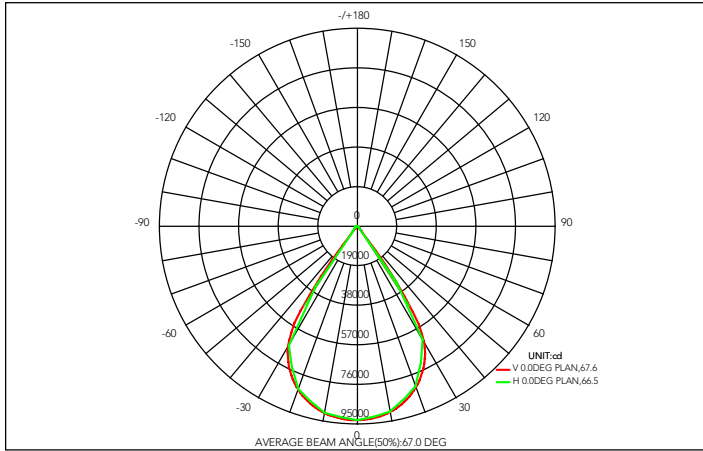

Performance Data

Lumen Output:

88,450 to 94,550 lm

Lumens Per Watt (typical):

145 to 155 lm/W

CCT:

4000K
5000K
5700K

Beam Angle:

60° Beam

90° Beam