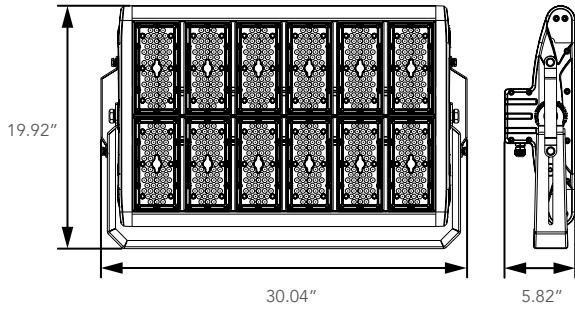

Dimensions

Item	Width	Length	Height
Heavy Duty Yoke Mount	5.82"	30.31"	19.92"
Tenon Mount	5.82"	30.31"	24.65"

Heavy Duty Yoke Mount