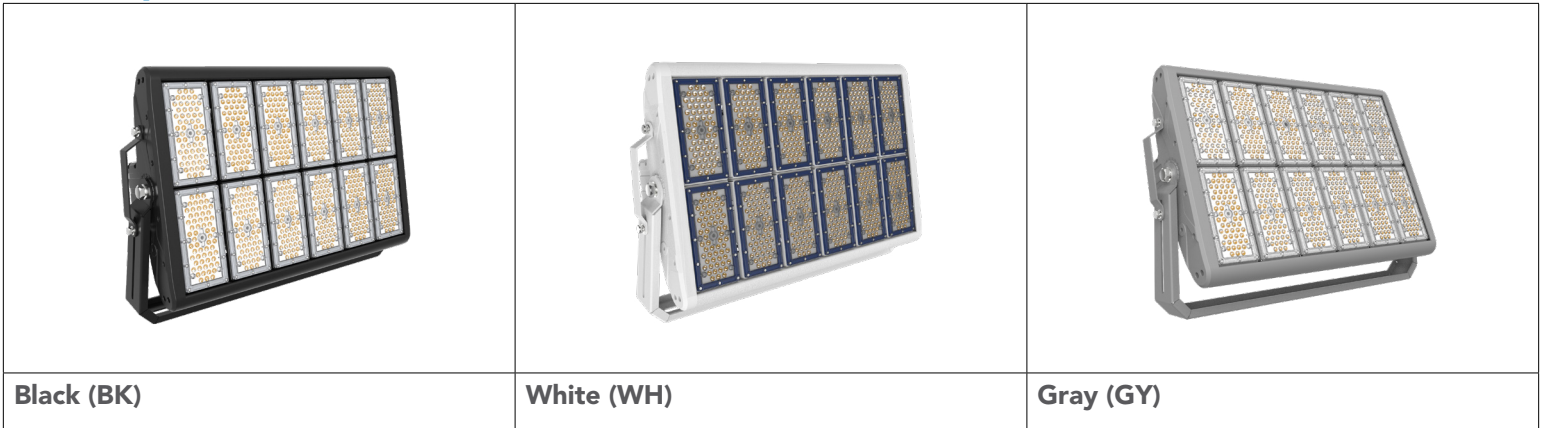

Sportlume Series Floodlight High Output Large

Description

The LITELUME™ Sportlume Series Floodlight High Output Large (LL-FHOL) features a rigid die-cast aluminum body, with a premium heat sink ventilation design that maximizes natural air movement to convect heat away from the LED boards. Featuring multiple beam angles to meet various design requirements, the FHO can bring the dynamics of a sports game to life or simply the best security to any application.

Fixture Information

Size:	610W
Housing:	Aluminum
Finish:	Protective powdercoat
Color:	Standard: Bronze (BZ) Black (BK) White (WH) Gray (GY) Custom Options Available
Mounting:	Standard: Large Yoke Mount Optional: Tenon Mount
Lens:	Polycarbonate
Surge Protector:	Standard: 20 kVA
Voltage:	Standard: Meanwell 120-277v HLG driver Optional: Meanwell 200-480v HVG driver
Sensor:	Standard: No sensor
Warranty:	10-Year Limited Warranty

Heavy Duty Yoke Mount

Tenon Mount

Accessories

Tenon Mount

Color Options*

* Please contact LITELUME for all Available Colors

Photometric Data

30° Beam