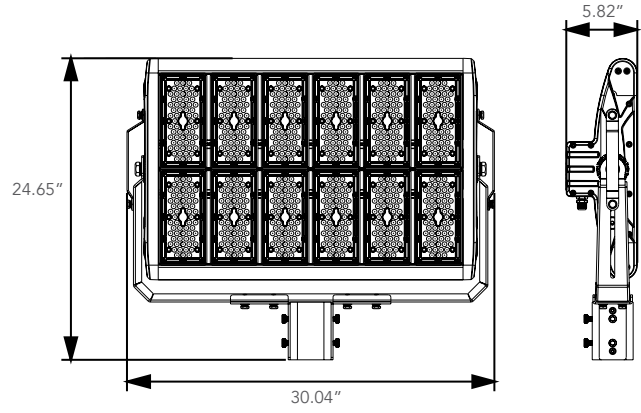

Tenon Mount