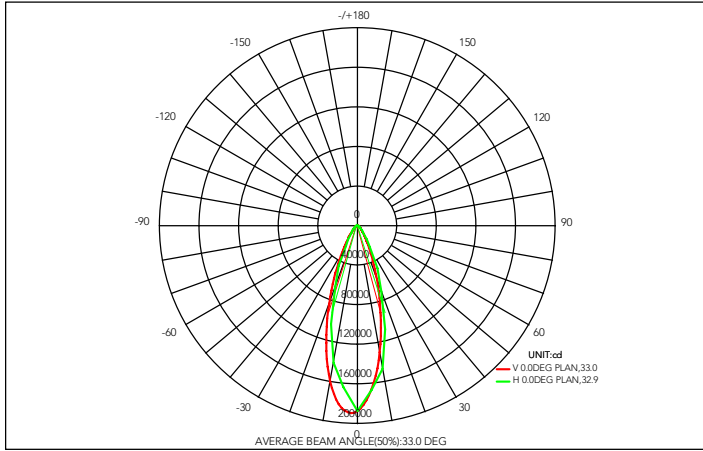

Performance Data

Lumen Output:

88,450 to 94,550 lm

Lumens Per Watt (typical):

145 to 155 lm/W

CCT:

4000K
5000K
5700K

Beam Angle:

60° Beam

90° Beam