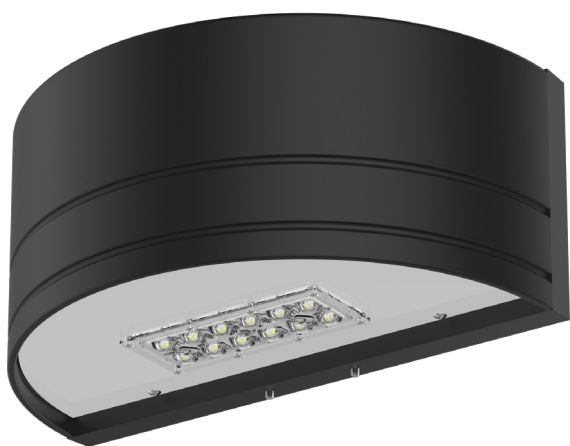

CL-304 Half Moon Full Cut Off LED Wall Pack Fixture, Suitable for wet locations, Perfect for lighting up Residential Exteriors, Walkways, Entry Ways, Perimeters, Parking Garages, School Campuses, Industrial/Commercial Spaces.

Construction

- Housing is heavy-Duty Aluminum
- 3 Mil Powder Coat Finish.
- Clear Optical System
- Silicone gasket to prevent leakage and provide weather-tight protection.
- Mounting: Over 4" "J" Box.

UP/DOWN LIGHT
(Option)

OPTIC DISTRIBUTION

Example: CL-304-D-20CLED-T2-40K-MV-BZ-PC

Cat #	Light	Wattage	Light Dist.	Color Temp.	Voltage	Finish	Options
CL-304	Down Light (D)	20W (20CLED)	Type 2 (T2)	3000K (30K)	120-277V (MV)	Black (BLK)	Motion Sensor (OCC)
	-----	40W (40CLED)	Type 3 (T3)	4000K (40K)	480V (HV)	White (WHT)	Button Photo Cell (PC)
	*Up/ Down Light (UD)	50W (50CLED)	Type 4 (T4)	5000K (50K)		Silver (SLR)	Wireless controls (WC)
	*Up Light 10W or 20W MAX	60W (60CLED)	Type 5 (T5)			Bronze (BRZ)	
		----- Up Light 10W				Graphite (GPH)	
		20W				Custom (CST)	