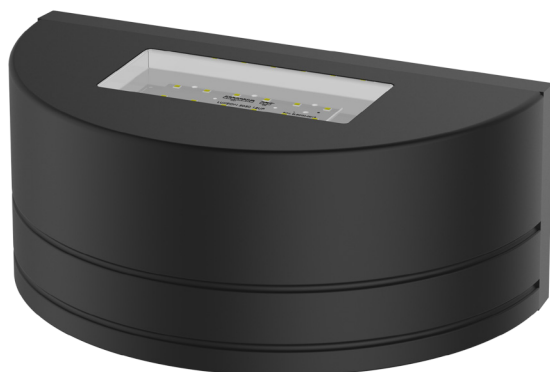

CL-304 Half Moon Full Cut Off LED Wall Pack Fixture, Suitable for wet locations, Perfect for lighting up Residential Exteriors, Walkways, Entry Ways, Perimeters, Parking Garages, School Campuses, Industrial/Commercial Spaces.

- Dark sky compliant and up light option.
- 10 year/100,000 hour limited warranty.

Features

- Energy Savings: Over 66% compared to HID light sources
- Improved lumen maintenance
- Utilizes high efficient Lumiled LED's
- Operating temperatures: -30°C ~ 60°C
- Driver: Constant current, 120-277v, 50/60Hz, 480v (Optional)
- Suitable for wet locations
- 0-10 Dimming Driver, Occupancy Sensors or PhotoCell (optional)

Construction

- Housing is heavy-Duty Aluminum
- 3 Mil Powder Coat Finish.
- Clear Optical System
- Silicone gasket to prevent leakage and provide weather-tight protection.
- Mounting: Over 4" "J" Box.

UP/DOWN LIGHT
(Option)

OPTIC DISTRIBUTION

Example: CL-304-D-20CLED-T2-40K-MV-BZ-PC

Cat #	Light	Wattage	Light Dist.	Color Temp.	Voltage	Finish	Options
CL-304	Down Light (D)	20W (20CLED)	Type 2 (T2)	3000K (30K)	120-277V (MV)	Black (BLK)	Motion Sensor (OCC)
	-----	40W (40CLED)	Type 3 (T3)	4000K (40K)	480V (HV)	White (WHT)	Button Photo Cell (PC)
	*Up/ Down Light (UD)	50W (50CLED)	Type 4 (T4)	5000K (50K)		Silver (SLR)	Wireless controls (WC)
	*Up Light 10W or 20W MAX	60W (60CLED)	Type 5 (T5)			Bronze (BRZ)	
		----- Up Light 10W				Graphite (GPH)	
		20W				Custom (CST)	