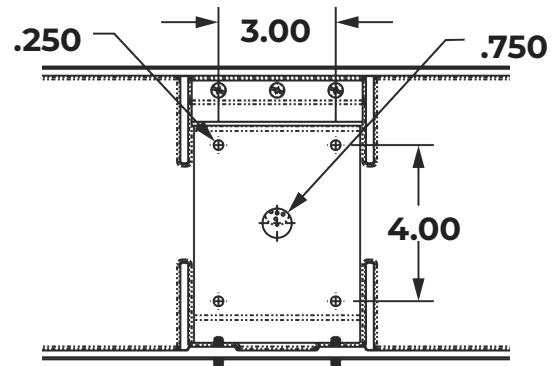

OPTIC DISTRIBUTION

Example: CL-304-D-20CLED-T2-40K-MV-BZ-PC

Cat #	Light	Wattage	Light Dist.	Color Temp.	Voltage	Finish	Options
CL-304	Down Light (D)	20W (20CLED)	Type 2 (T2)	3000K (30K)	120-277V (MV)	Black (BLK)	Motion Sensor (OCC)
	-----	40W (40CLED)	Type 3 (T3)	4000K (40K)	480V (HV)	White (WHT)	Button Photo Cell (PC)
	*Up/ Down Light (UD)	50W (50CLED)	Type 4 (T4)	5000K (50K)		Silver (SLR)	Wireless controls (WC)
	*Up Light 10W or 20W MAX	60W (60CLED)	Type 5 (T5)			Bronze (BRZ)	
		----- Up Light 10W				Graphite (GPH)	
		20W				Custom (CST)	

Mounting Dimensions

Dimensions				
Cat#	A	B	C	EPA
CL-304	7.50	17"	9.5	.88

Cat #	Input Power	Lumen Output	LPW	Color Temp. (CCT)	CRI	Rated Life (L70)	Input Voltage	HID Equivalent
CL-304-20CLED	25W	3,650	182	5000K	70+	>200,000	120-277V	70W MH
CL-304-40CLED	45W	6,492	162	5000K	70+	>200,000	120-277V	150W HPS
CL-304-50CLED	55W	7,780	155	5000K	70+	>200,000	120-277V	150W MH
CL-304-60CLED	65W	8,539	142	5000K	70+	>200,000	120-277V	175W PSMH