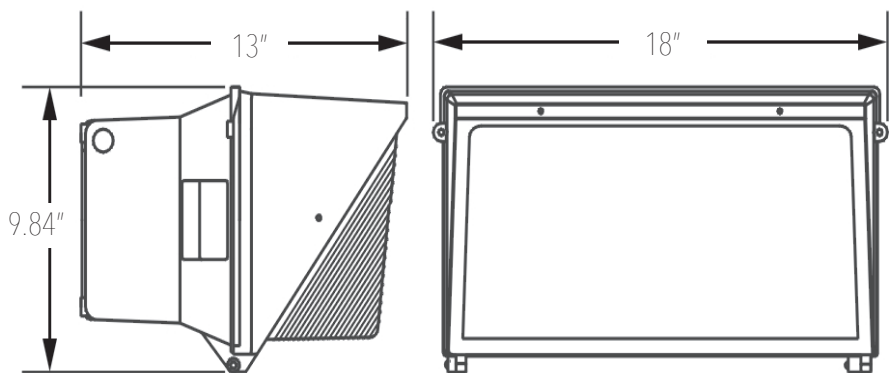

OPTIONAL BEAM SPREAD AND TYPE DISTRIBUTION

- **80D** - Optional 80° Beam Spread

DIMENSIONS

LENGTH: 18"
 WIDTH: 13"
 HEIGHT: 9.84"

WALLPACK.Y

AVAILABLE LIGHT ENGINE RETROFITS

HEX-042

<i>DRIVE CURRENT</i>	<i>WATTAGE</i>	<i>REPLACES</i>	<i>LUMEN OUTPUT</i>	<i>CATALOG #</i>
B	63W	125-300W	8,862lm	HEX-042-B-CW-MT-WPY