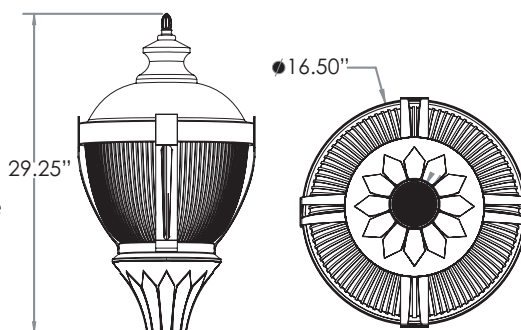

## Applications, Features, and Benefits

- Low Light Pollution (LLP) design - FULL CUT-OFF
- Heat and impact resistant tempered polycarbonate lens
- Fiberglass reinforced composite housing with electrocoat black paint
- InstantON(TM) flicker-free Cold Start and Hot Re-Start
- Correlated Color Temperature of 5000° K for greater visibility
- High Power Factor, Low THD Replaceable Ballast
- Concealed continuous gasket seals against harmful dust, dirt, moisture and insects
- IP-65 Rated for wet locations
- Patented LED engine design with Advanced Thermal Management
- Up to 15 years Maintenance free operation
- 3" Inside Diameter Slip Fitter to accept a 2-3/8" OD tenon or pole
  - Tenon & Pole reducers available for 3" & 4" Poles
- 5 Year Warranty

## Product Information

Item No.	Description	Watts	Initial Lumens	Line Voltage Supply	Line Current	Total Harmonic Distortion (THD)	Power Factor	Packaging Dimensions		
								Width	Length	Height
LED-90040	LED - Acorn Fixture	40	3,000	120-277 VAC	0.34-0.15 Amp	<10%	0.98	18.0 in. 467 mm	18.0 in. 467 mm	36.0 in. 914 mm
LED-90060	LED - Acorn Fixture	60	4,200	120-277 VAC	0.52-0.22 Amp	<10%	0.98	18.0 in. 467 mm	18.0 in. 467 mm	36.0 in. 914 mm
LED-90080	LED - Acorn Fixture	80	6,000	120-277 VAC	0.69-0.30 Amp	<10%	0.98	18.0 in. 467 mm	18.0 in. 467 mm	36.0 in. 914 mm

## Ordering Information

(SAMPLE NUMBER : LED-90040-UNV-BLK)

Type <b>LED</b>	Series <b>90</b> = Acorn Fixture	Wattage <b>040</b> = 40W <b>060</b> = 60W <b>080</b> = 80W	Voltage <b>UNV</b> = Universal	Color <b>BLK</b> = Black * custom colors available
--------------------	-------------------------------------	---	-----------------------------------	--