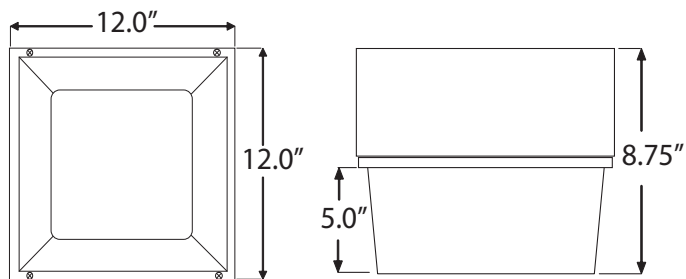

LED - 12" Square Garage/Canopy Fixtures

70,000 HRS Life

The Next Generation of Lighting

Specification:

- LED Driver	Constant Current
- Start Method	InstantON
- Hot Re-start	InstantON
- Universal Input Line Voltage	120-277 VAC
- Input Line Frequency	50/60 Hz
- System Life	70,000 Hrs.
- Lumen Maintenance @50,000Hrs	> 85%
- Color Temperature	5000°K - 5500°K
- Color Rendering Index (CRI)	>74
- Minimum Operating Temperature	- 40°F
- Maximum Ambient Temperature	125°F
- Power Factor	> 0.98
- Total Harmonic Distortion	< 15%
- Inrush Current Peak	< 10 Amp
- ETL Listed / UL Standard 1598	Yes
- FCC Compliance	Part 18, Subp. C

Applications, Features, and Benefits

- Aluminum housing with electrocoat bronze paint
- Heat and impact resistant UV protected PC lens
- 70,000 hrs LED driver made with long life components
- InstantON(TM) flicker-free Cold Start and Hot Re-Start
- Correlated Color Temperature of 5000°K for greater visibility.
- High Power Factor, Low THD Driver
- Concealed continuous gasket seals against harmful dust, dirt, moisture and insects
- IP65 Rated for wet locations
- Up to 15 years Maintenance free operation
- Patented LED engine design with Advanced Thermal Management
- Surface mount or Pendant Mount
- 5 year warranty

Product Information

Item No.	Description	Watts	Initial Lumens	Line Voltage Supply	Line Current	Total Harmonic Distortion (THD)	Power Factor	Packaging Dimensions		
								Width	Length	Height
LED-12040	LED - 12" Canopy	40	3,800	120-277 VAC	0.35-0.15 Amp	<15%	0.98	15.0 in. 381 mm	10.0 in. 254 mm	11.0 in. 280 mm
LED-12060	LED - 12" Canopy	60	5,340	120-277 VAC	0.48-0.20 Amp	<15%	0.98	15.0 in. 381 mm	10.0 in. 254 mm	11.0 in. 280 mm
LED-12080	LED - 12" Canopy	80	6,400	120-277 VAC	0.61-0.26 Amp	<15%	0.98	15.0 in. 381 mm	10.0 in. 254 mm	11.0 in. 280 mm

Ordering Information

(SAMPLE NUMBER: LED-12040-UNV-MD-BRZ)

Type LED	Series 12 = Canopy	Wattage 040 = 40W 060 = 60W 080 = 80W	Voltage UNV = Universal	Accessories LD = Light Sensor / Photocell MD = Motion Sensor	Color BRZ = Dark Bronze * custom colors available

NEPTUN
LIGHT®