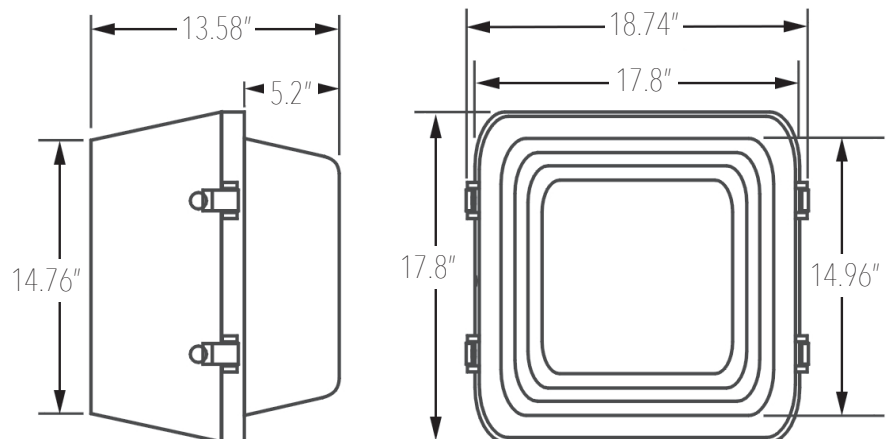

OPTIONAL UPGRADES

- **PC1** - 120v button photocell
- **PC2** - 208-277v button photocell
- **HV1** - 480v up to 150w
- **HV2** - 480v greater than 150w

OPTIONAL BEAM SPREAD AND TYPE DISTRIBUTION

- **80D** - Optional 80° Beam Spread

DIMENSIONS

LENGTH: 17.8"
 WIDTH: 18.74"
 HEIGHT: 13.58"
 MOUNT WIDTH: 14.76"
 INNER WIDTH: 17.8"
 DOME WIDTH: 14.96"
 DOME HEIGHT: 5.2"

CANOOPY.Y

AVAILABLE LIGHT ENGINE RETROFITS

HEX-042

<i>DRIVE CURRENT</i>	<i>WATTAGE</i>	<i>REPLACES</i>	<i>LUMEN OUTPUT</i>	<i>CATALOG #</i>
B	63W	125-300W	8,862lm	HEX-042-B-CW-MT-CAY