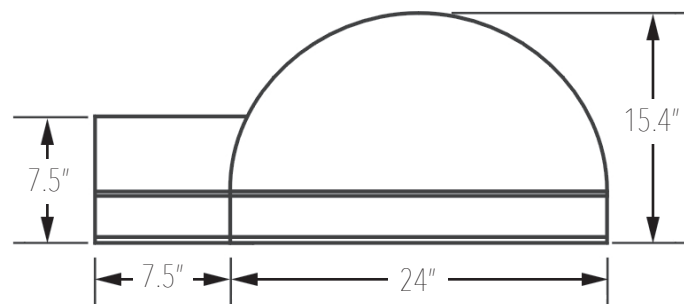

OPTIONAL UPGRADES

- **PMOCC120** - Pole Mounted Occupancy Sensor 120V
- **PMOCC277** - Pole Mounted Occupancy Sensor 277V

OPTIONAL BEAM SPREAD AND TYPE DISTRIBUTION

- **80D** - Optional 80° Beam Spread
 - **T1** - Optional Type 1 Distribution* For HEX-042, HEX-084¹, HEX-126¹
 - **T2** - Optional Type 2 Distribution* For HEX-042, HEX-084¹, HEX-126¹
 - **T3** - Optional Type 3 Distribution* For HEX-042, HEX-084¹, HEX-126¹
 - **T4** - Optional Type 4 Distribution*
For HEX-042, HEX-084, HEX-063, HEX-105, HEX-126, LIN-140, HEX-168, HEX-210, HEX-252
 - **TRS or TLS** - Optional Right or Left Slanted Distribution*
For HEX-021¹, HEX-042¹, HEX-063¹, HEX-084¹, HEX-105¹, HEX-126¹, HEX-168¹, HEX-210¹, HEX-252¹
- * Applicable for listed light engine retrofits only
¹ Applies to rectangular light engine retrofit geometries only

DIMENSIONS

LENGTH: 24"
HEIGHT: 15.4"

MOUNT HEIGHT: 7.5"
MOUNT LENGTH: 7.5"

LIGHT ENGINE RETROFITS

- L70 Rated life of 100,000+ hours
- Minimum CRI: 70; Custom CRI available upon request.
- Operating temp: -30° C to +60° C
- No toxic chemicals/ROHS compliant
- ETL certified, meets UL and CSA standards
- Eligible for Rebates
- 50-90% energy savings
- Manufactured in the USA